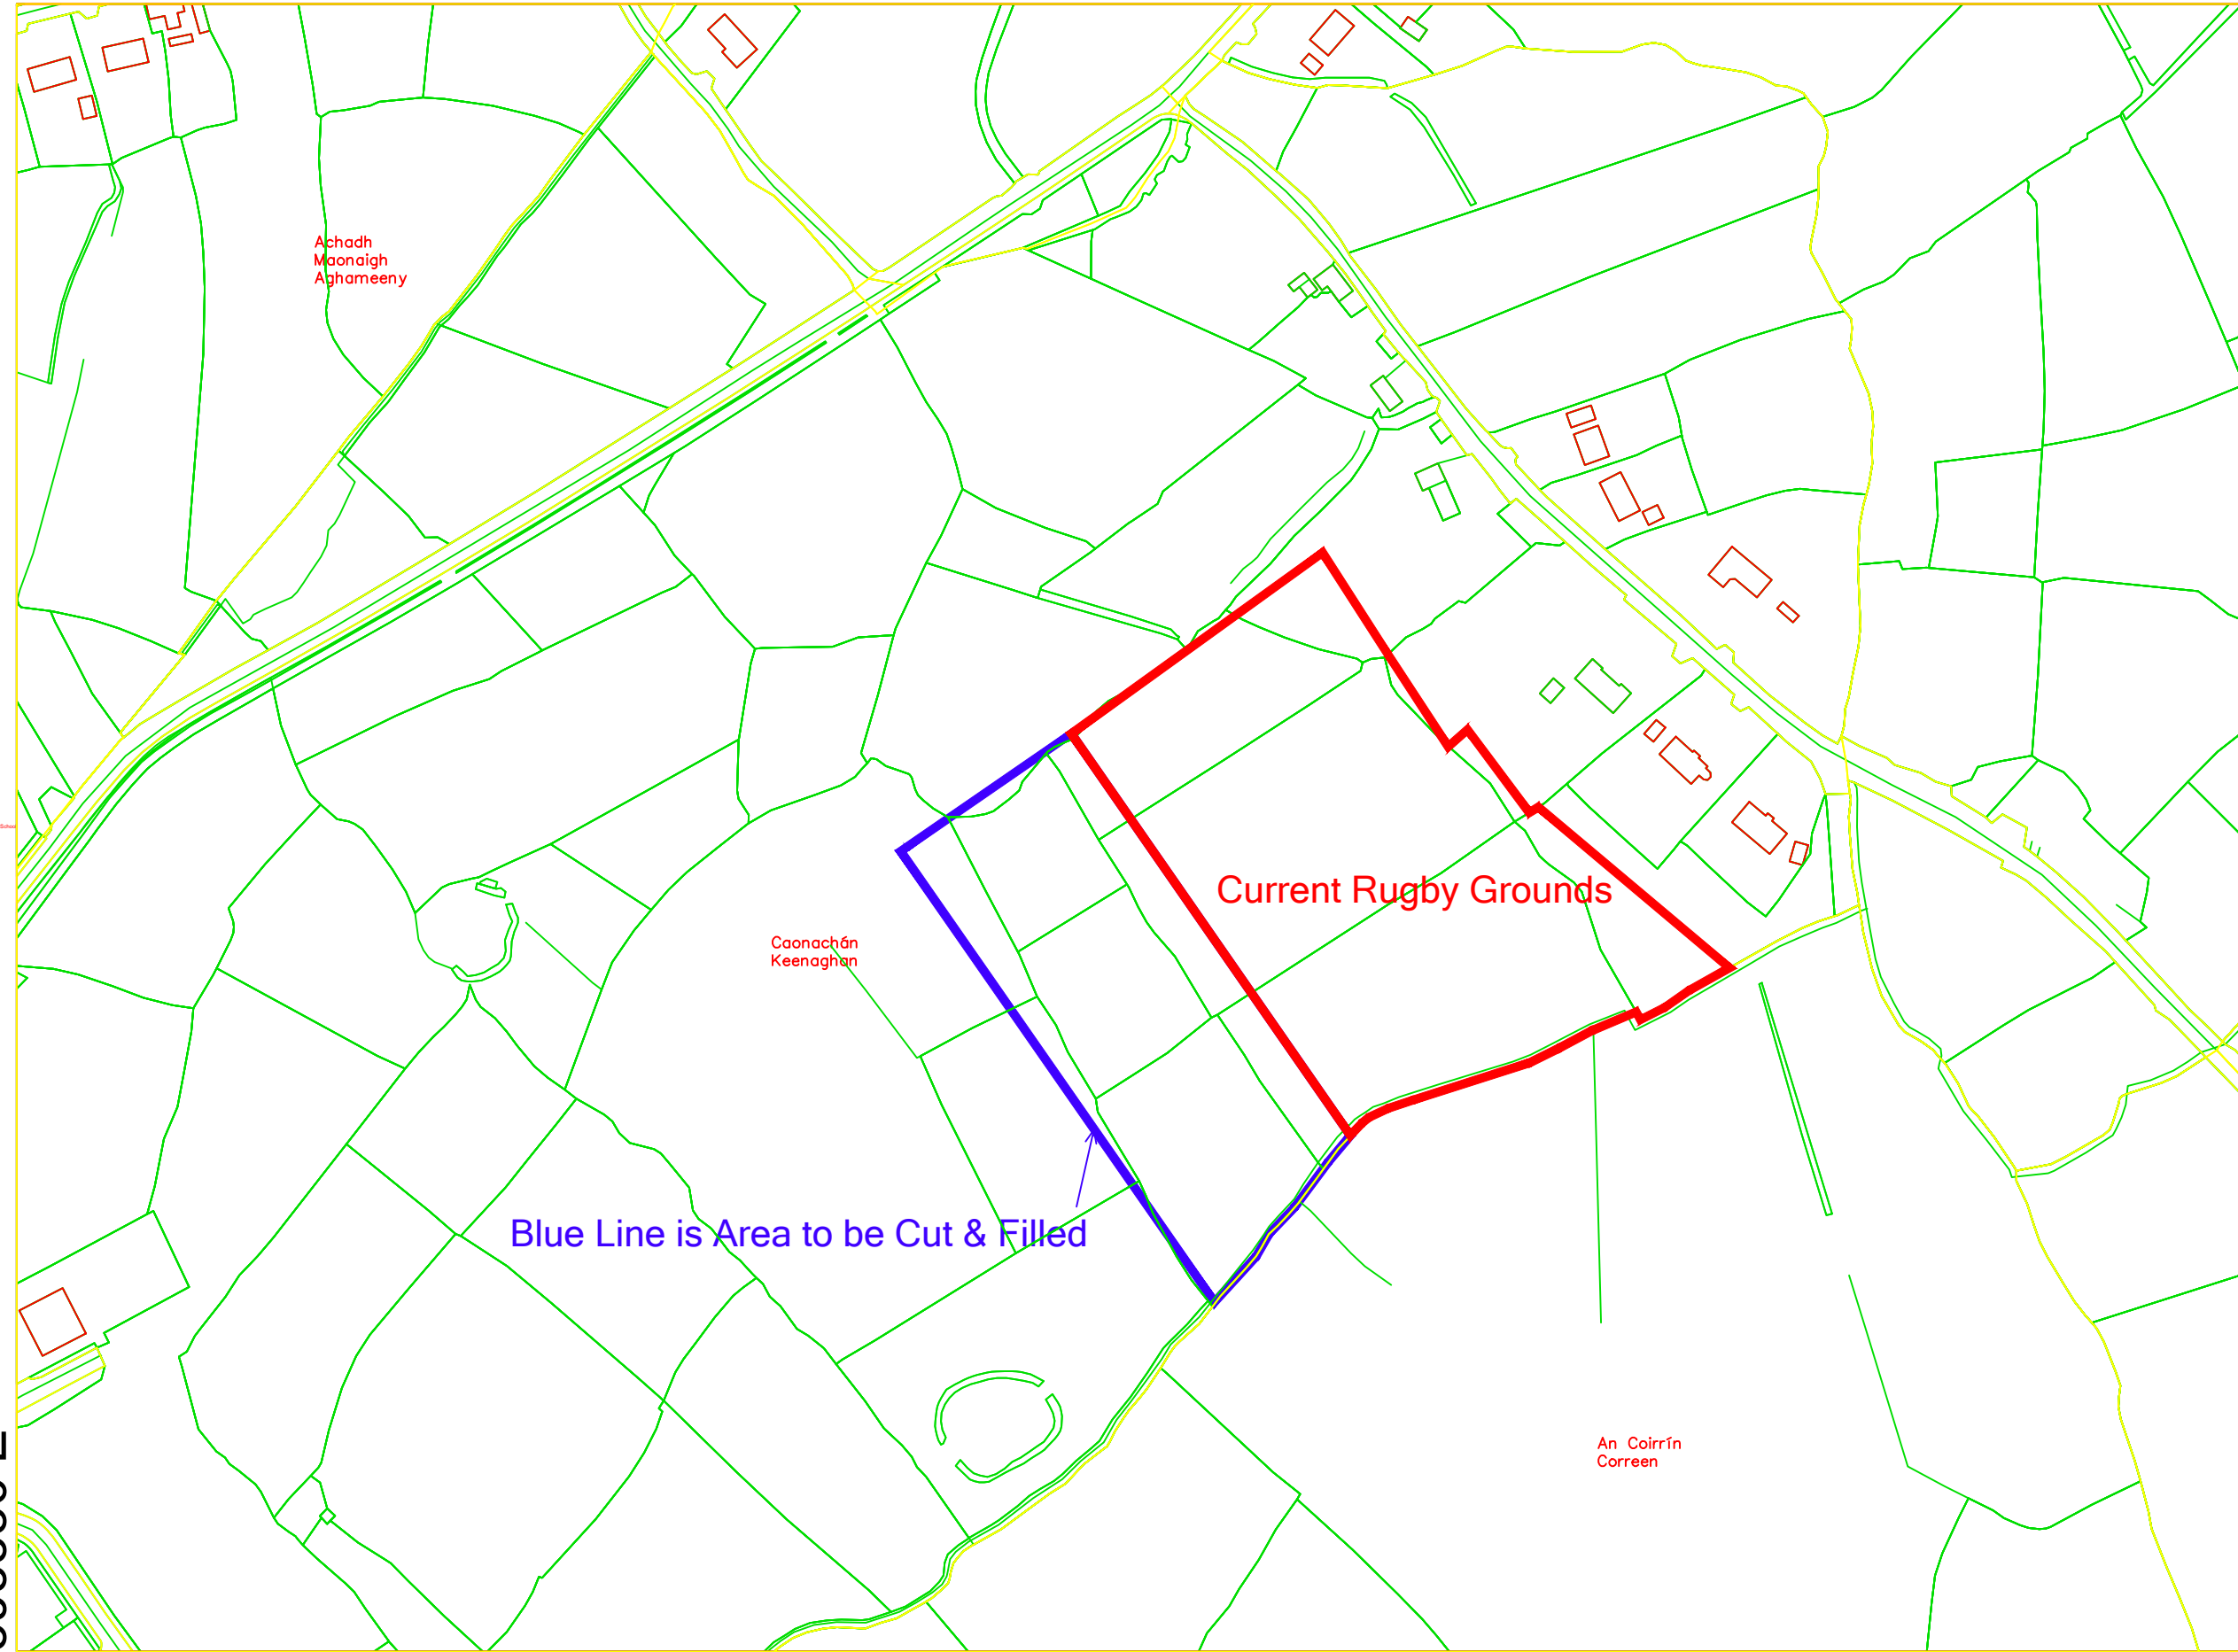

799638.5 N

596366 E

PLANNING SECTION
LEITRIM COUNTY COUNCIL

14/05/2026

REF P. ED-26-35

595536 E

799023.5 N

No.	Revision/Issue	Date

Project Name and Address
Rugby Grounds
Keenaghan
Carrick on Shannon
Co Leitrim

Drawing Name
Site Location Map

Date
08.05.2026

Scale
1:2500@A3

Drawing Number
2026010-3-MAP-001

Geometrix