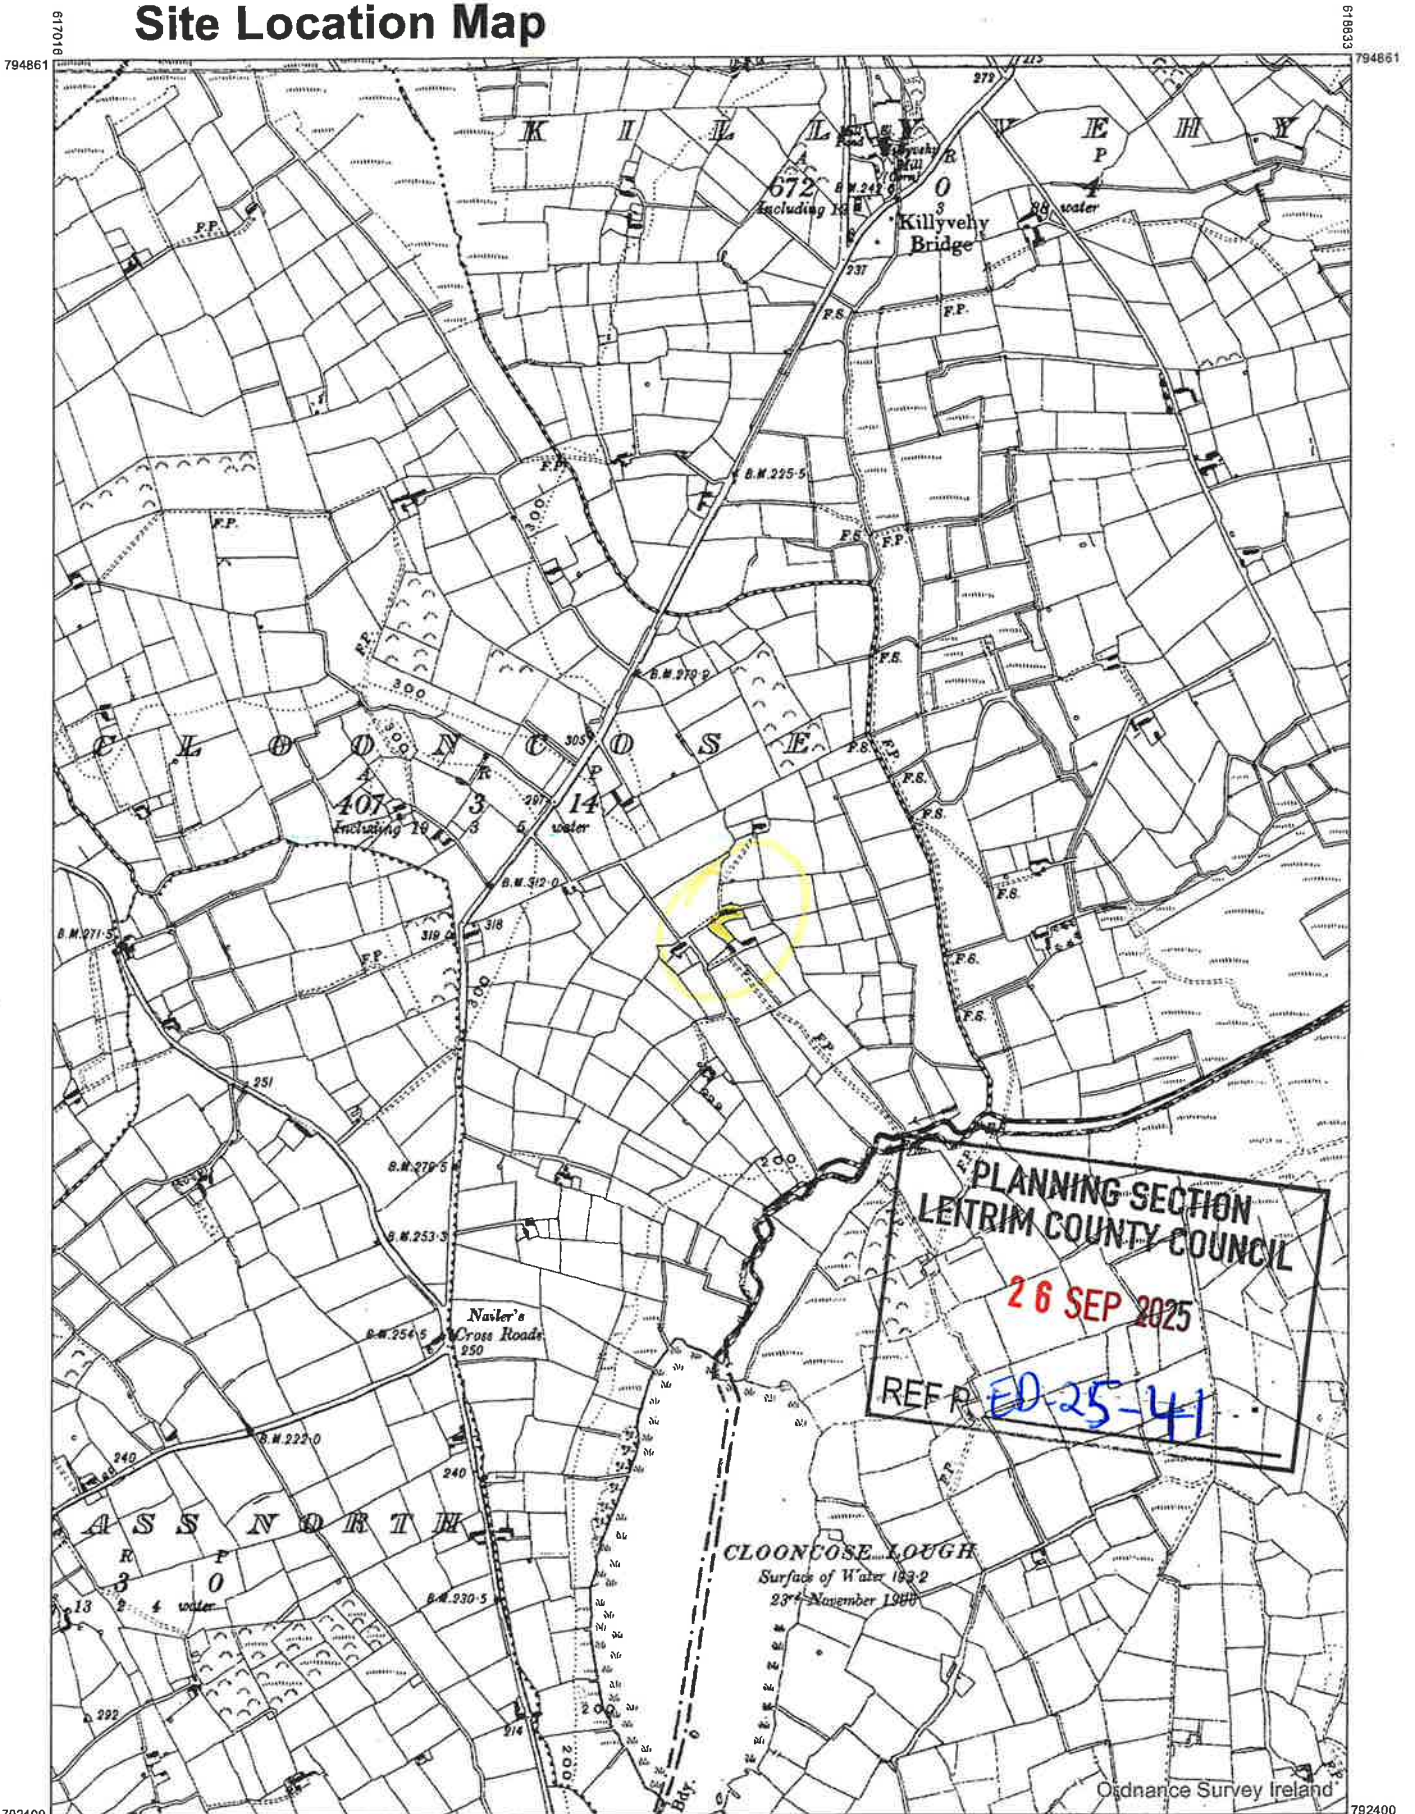

# Site Location Map

OUTPUT SCALE: 1:10,560

**CENTRE COORDINATES:**  
ITM 617925,793631

**PUBLISHED:** 08/07/2025     **ORDER NO.:** 50477534\_1

**MAP SERIES:** 6 Inch Raster LD002  
6 Inch Raster LM033  
6 Inch Raster LM036

**CAPTURE RESOLUTION:**  
The map objects are only accurate to the resolution at which they were captured. Output scale is not indicative of data capture scale. Further information is available at: [www.tailte.ie](http://www.tailte.ie); search 'Capture Resolution'

This topographic map does not show legal property boundaries, nor does it show ownership of physical features.

OUTPUT SCALE: 1:2,500

CENTRE COORDINATES:  
 ITM 617925,793631

PUBLISHED: 08/07/2025

MAP SERIES: 1:5,000

ORDER NO.: 50477534\_1

MAP SHEETS: 1931

CAPTURE RESOLUTION:  
 The map objects are only accurate to the resolution at which they were captured. Output scale is not indicative of data capture scale. Further information is available at: www.tailte.ie; search 'Capture Resolution'