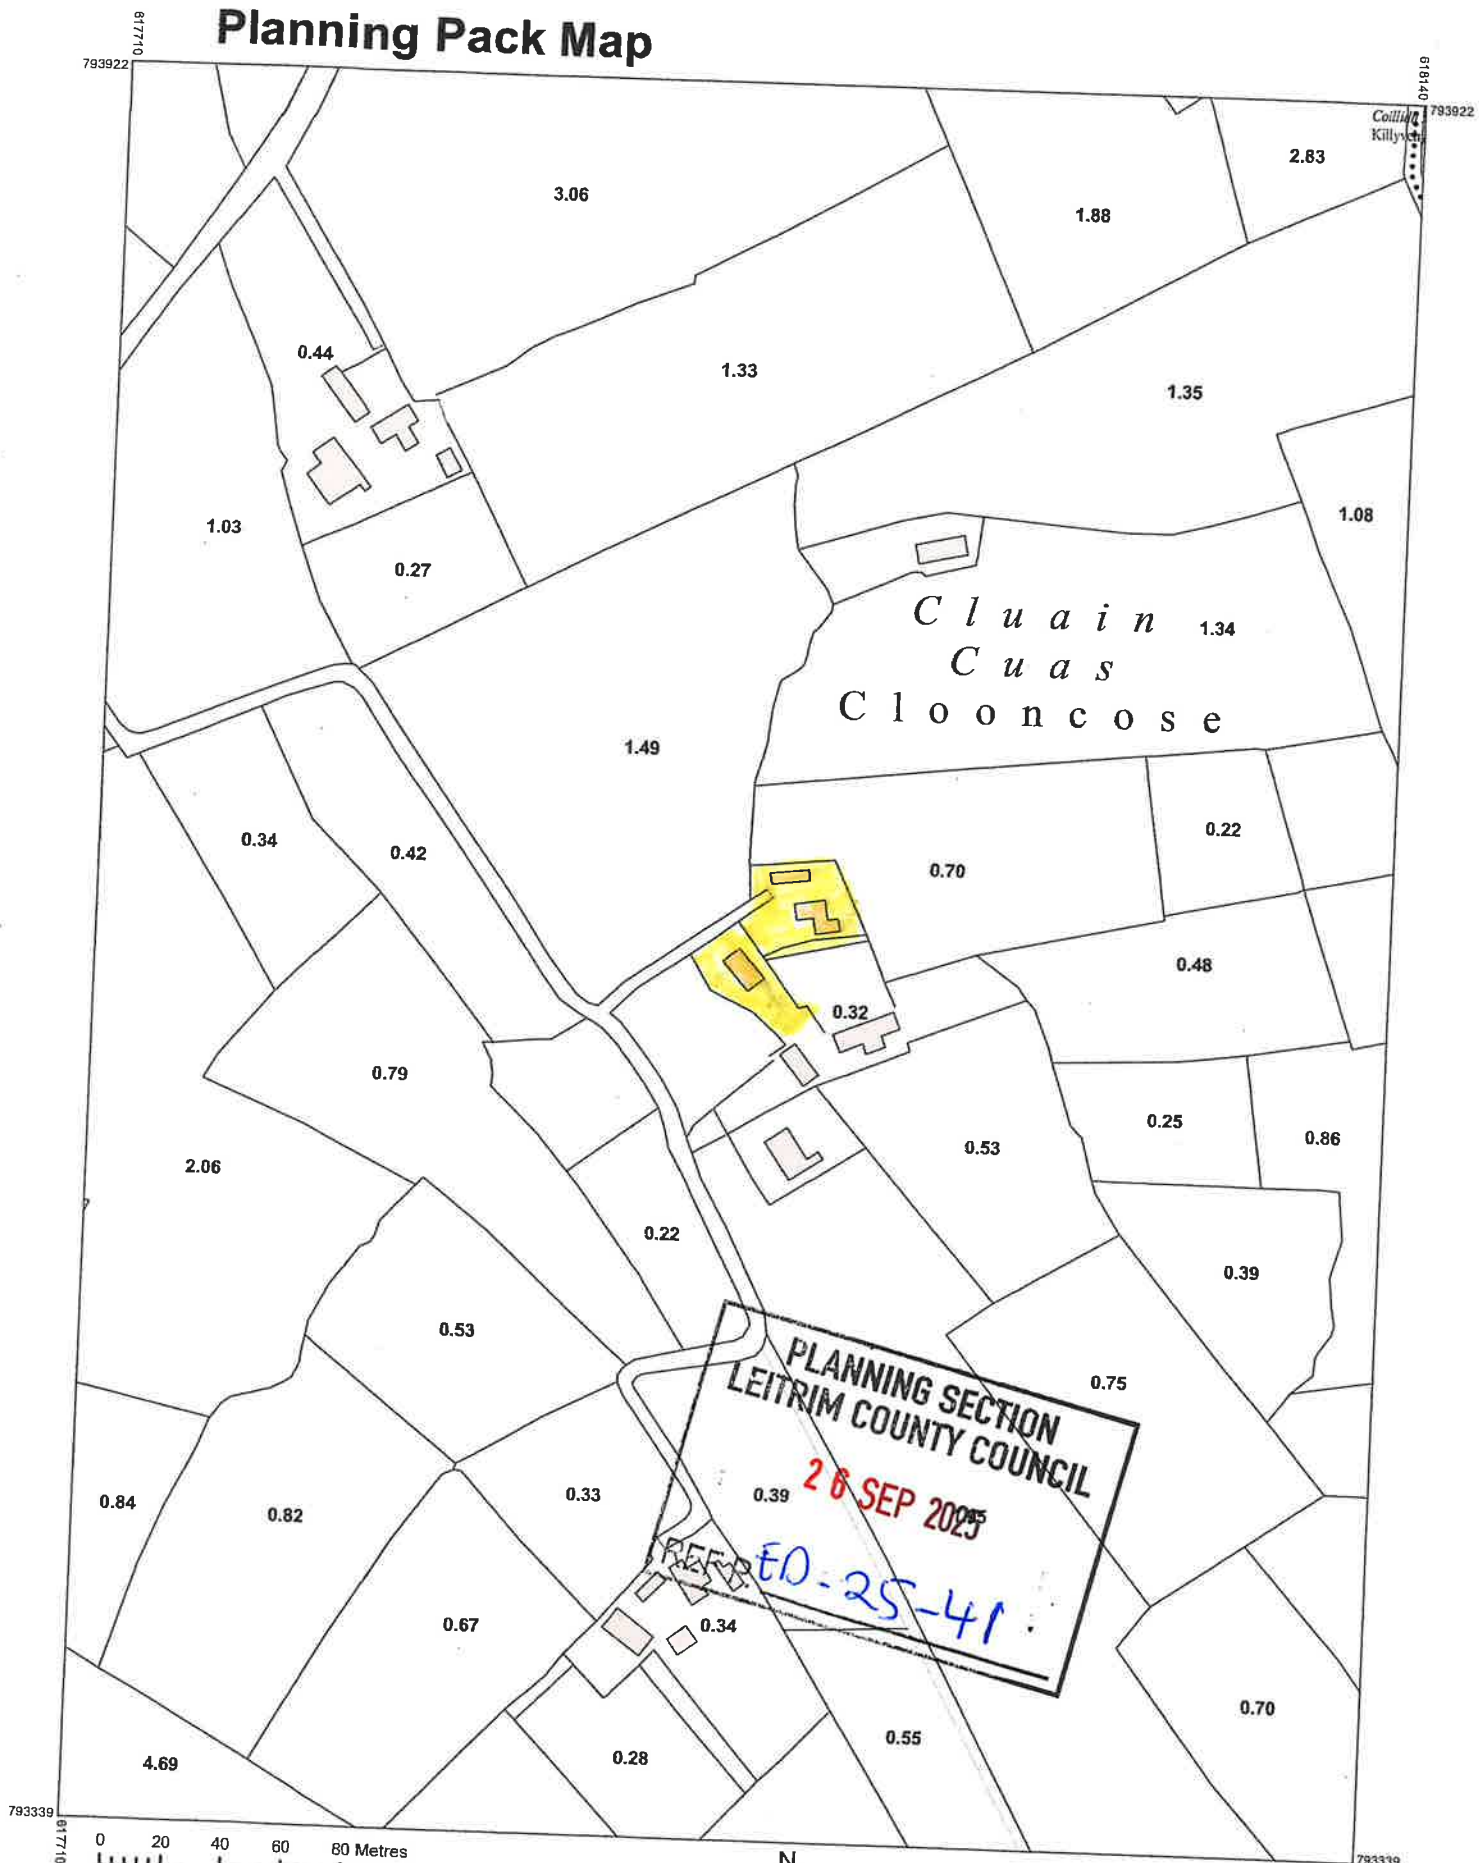

Planning Pack Map

COMPILED AND PUBLISHED BY:
Tailte Éireann,
Fenix Park,
Dublin 8,
Ireland.
01 856 6666
www.tailte.ie

No part of this publication may be copied, reproduced or transmitted in any form or by any means without the prior written permission of the copyright owner.

This topographic map does not show legal property boundaries, nor does it show ownership of physical features.

OUTPUT SCALE: 1:2,500

CENTRE COORDINATES:
ITM 617925,793631

PUBLISHED: 08/07/2025

MAP SERIES: 1:5,000

ORDER NO.: 50477534_1

MAP SHEETS: 1931

CAPTURE RESOLUTION:
The map objects are only accurate to the resolution at which they were captured. Output scale is not indicative of data capture scale. Further information is available at: www.tailte.ie; search 'Capture Resolution'

LEGEND: To view the legend visit www.tailte.ie and search for 'Large Scale Legend'

Any unauthorised reproduction infringes Tailte Éireann copyright.

The representation on this map of a road, track or footpath is not evidence of the existence of a right of way.

© Tailte Éireann, 2025
All rights reserved

Tailte Éireann