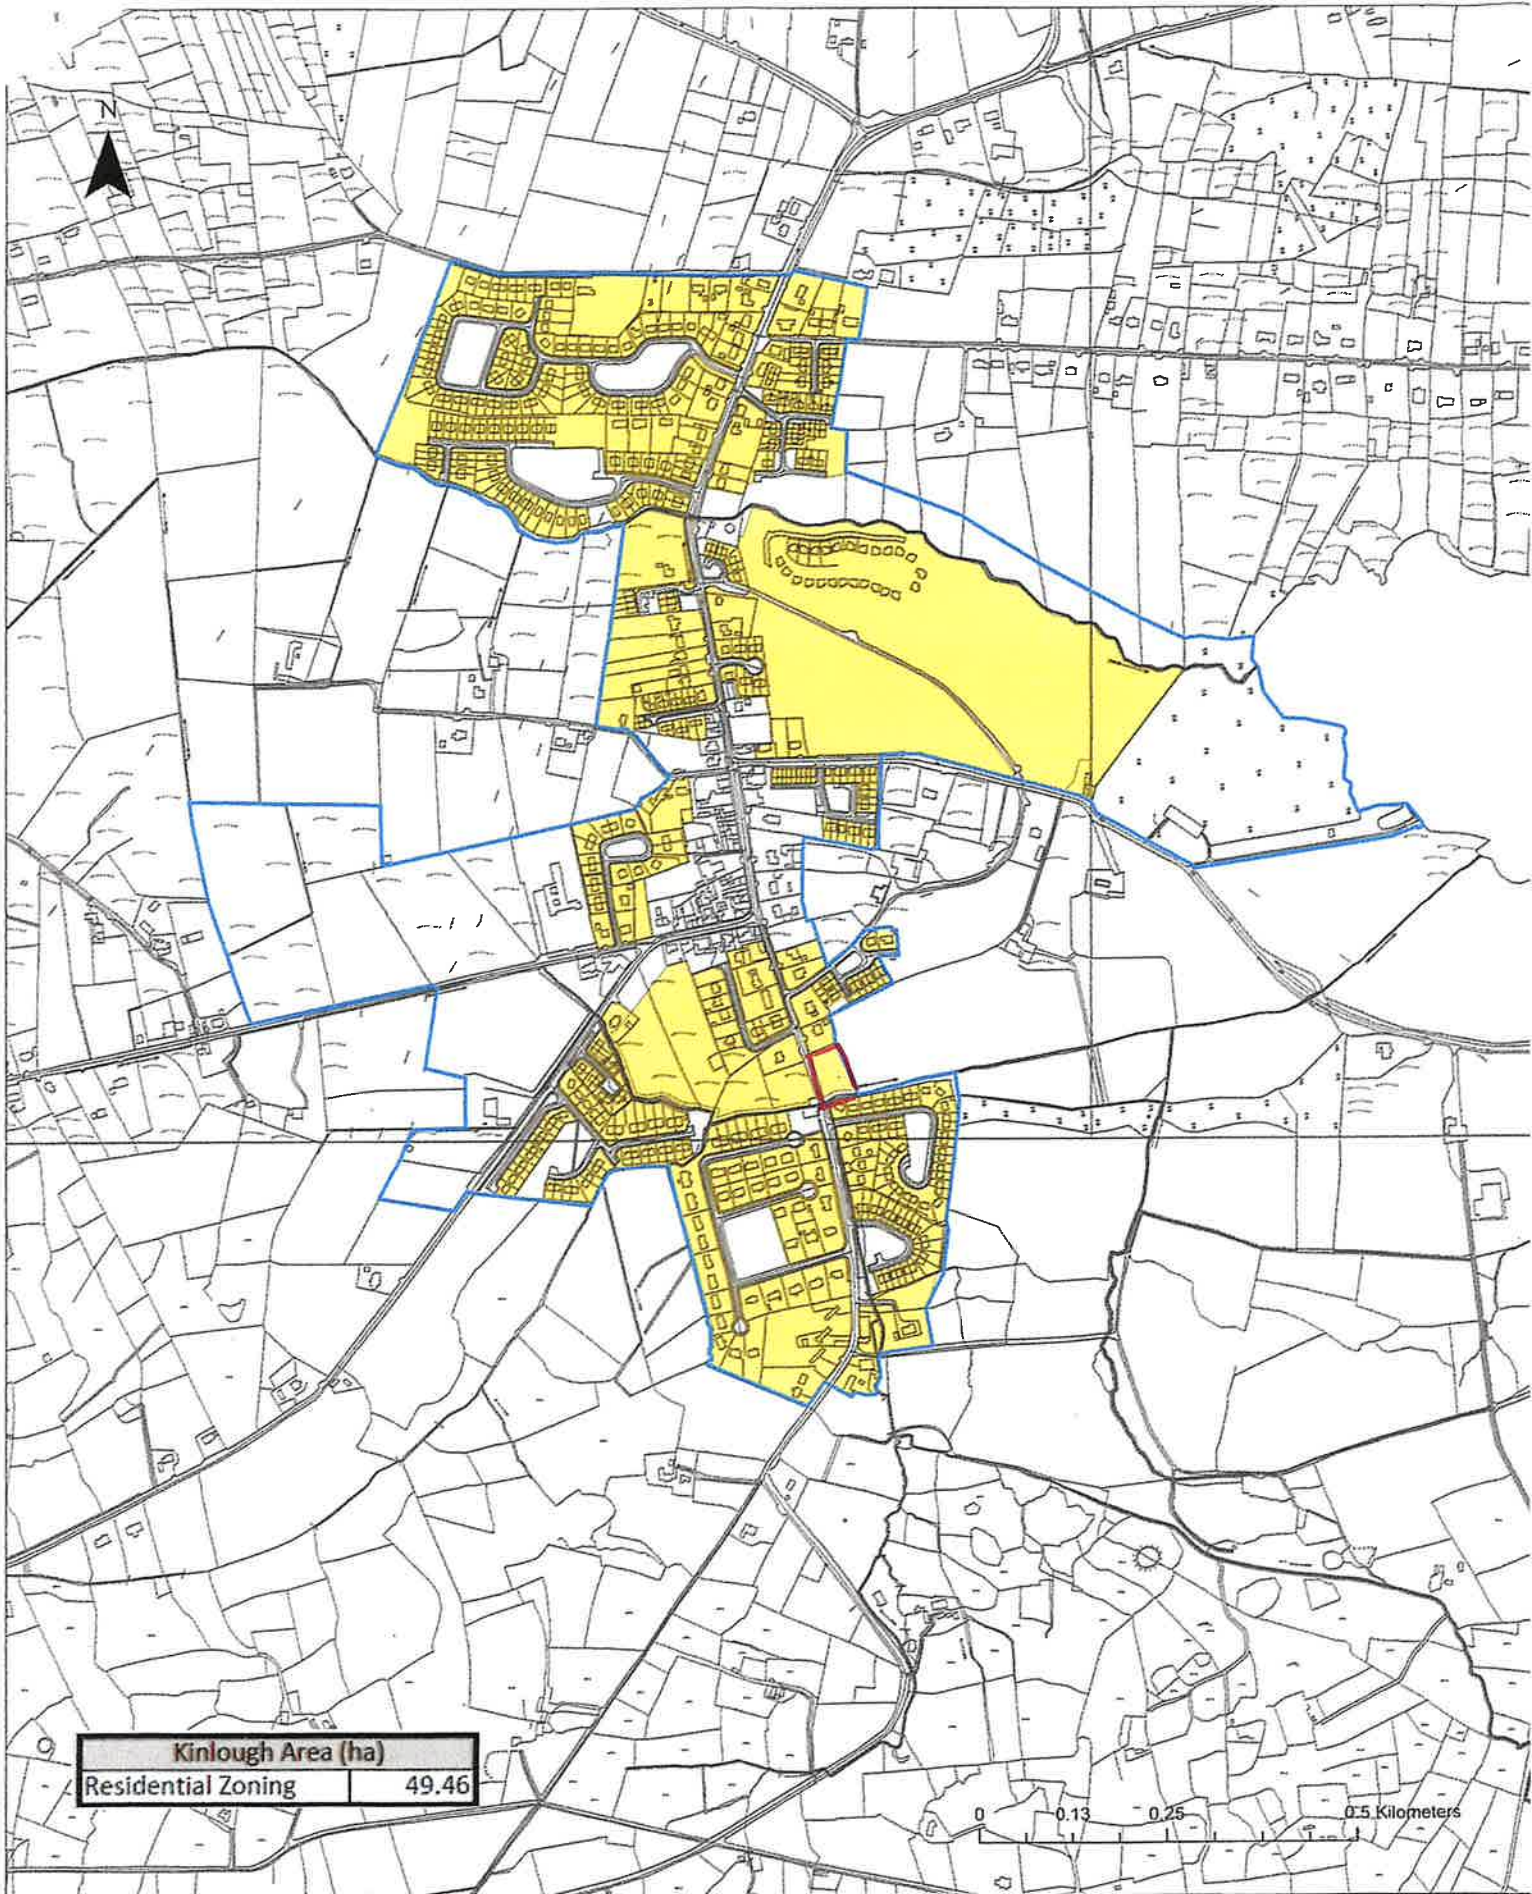

20/3/26

Settlement where site is located:
Kintlogh

PLANNING SECTION LEITRIM COUNTY COUNCIL
23 MAR 2026
REF P. _____

Are you the owner: Yes.

Folio NO: [REDACTED]

Rezoning Request.

I request a change of zoning of the area marked in red on the attached map from Residential to agricultural as we are actively farming the land and we will be continuing to farm the land and we will not be developing any of the land.

Kinlough Area (ha)	
Residential Zoning	49.46

Legend

- Development Envelope
- Mixed Use Zoning
- Residential Zoning

Kinlough Residential Zoned Land Tax

Map No.

Produced for Planning Department,
Leitrim County Council,
Áras an Chontae,
Carrick-on-Shannon,
Co. Leitrim